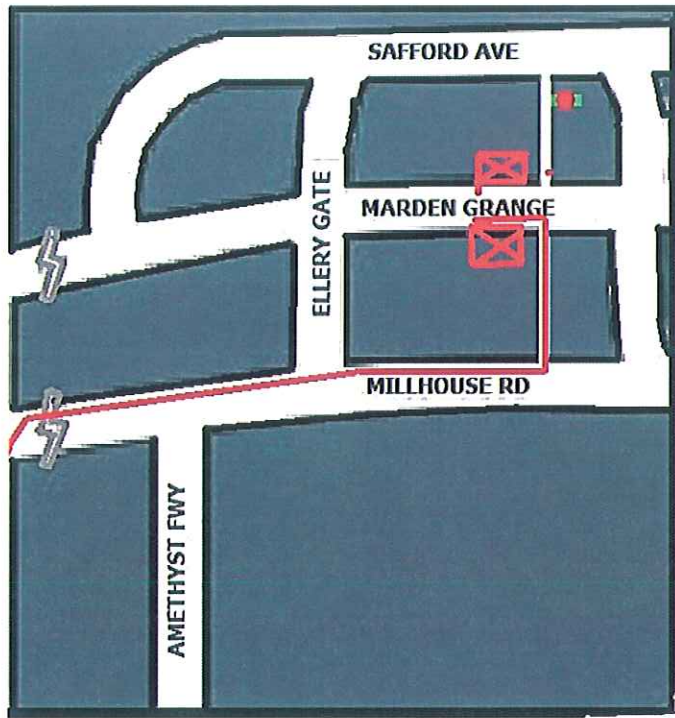

LOT 1840 WESLEY WAY AVELEY
ALL ACCESS FROM RENFREW LANE

From Gnaragara Rd --turn at the Hungry Jacks onto Henley Brook Ave
 Turn Right at the second roundabout onto Millhouse
 Turn into Wesley Way and left again onto Marden Grange
 From there turn into the parking areas and go through the sales office and across the road to the Display Home

Vale Display Village

SAT-SUN 1-5pm