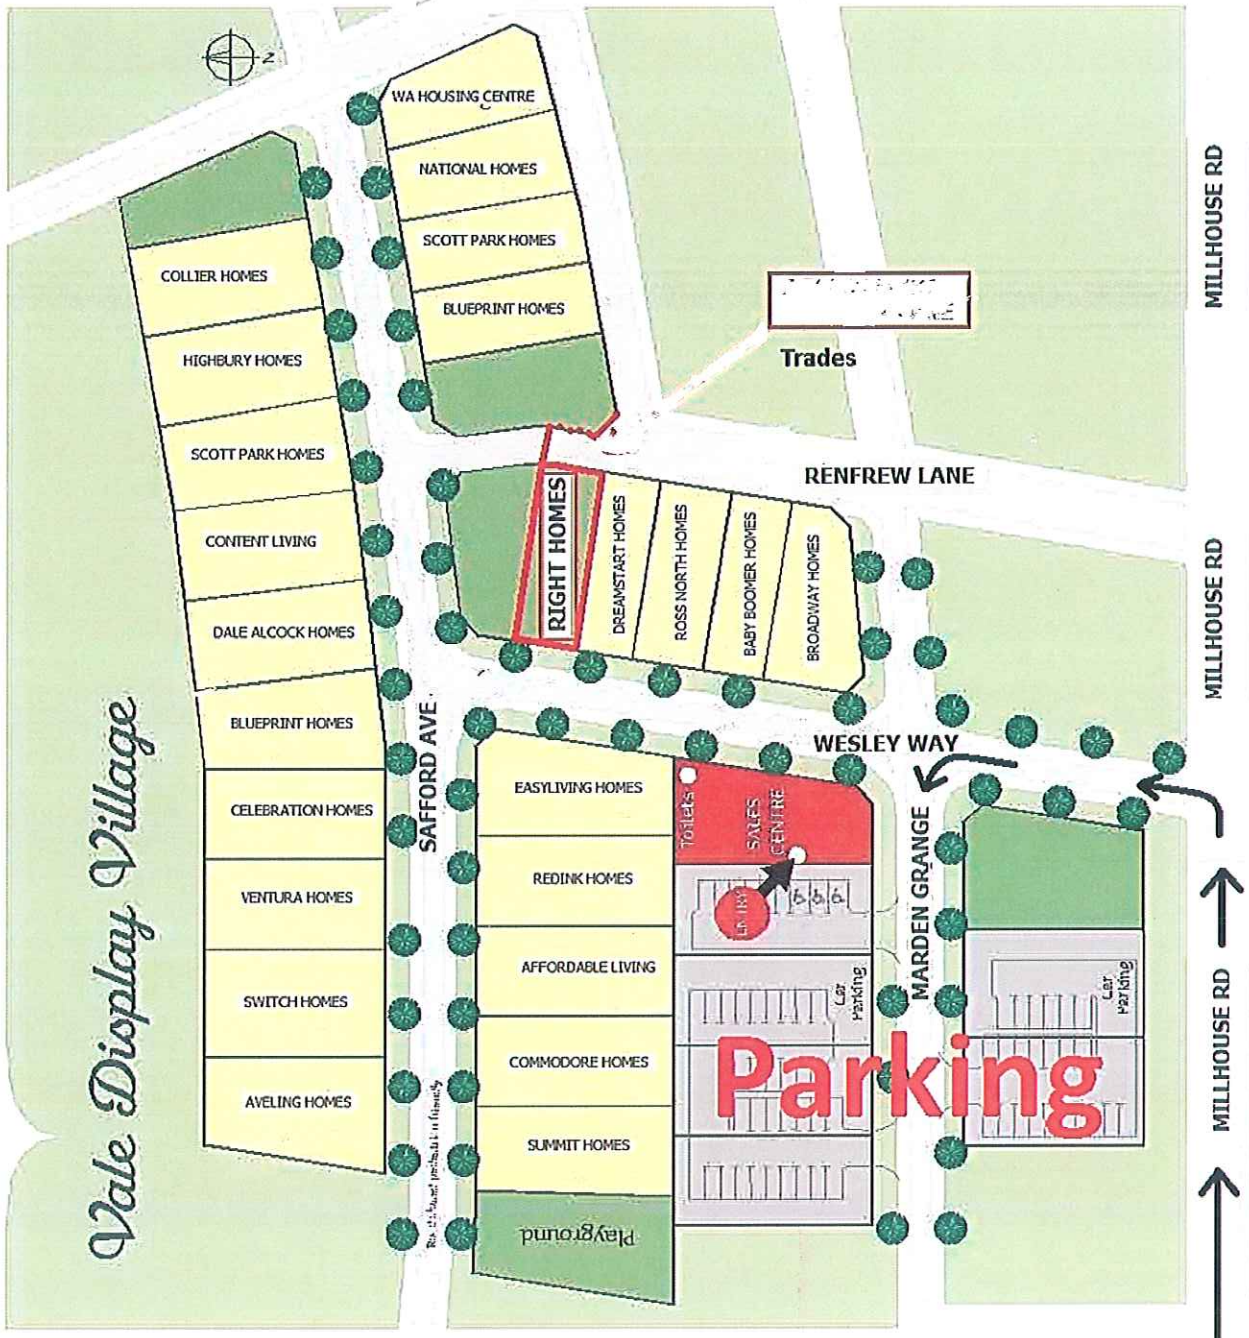

LOT 1840 WESLEY WAY AVELEY
ALL ACCESS FROM RENFREW LANE

From Gnaragara Rd --turn at the Hungry Jacks onto Henley Brook Ave
 Turn Right at the second roundabout onto Millhouse
 Turn into Wesley Way and left again onto Marden Grange
 From there turn into the parking areas and go through the sales office and across the road to the Display Home

Vale Display Village

SAT-SUN 1-5pm